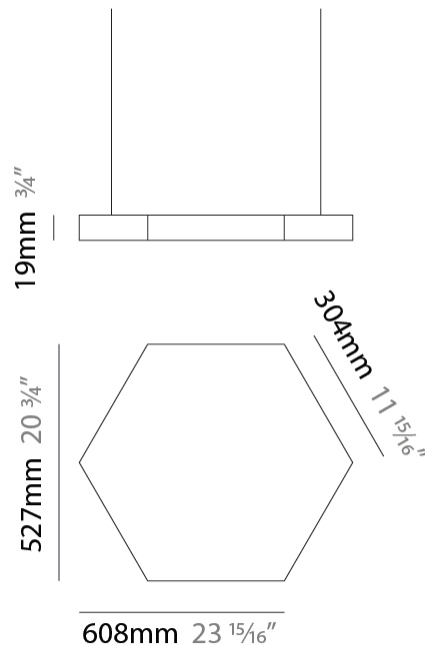

A51091- -

base number
Color   Temperature   Finish   Options

1. To build a product code in our configurator select the specify button on the base model # product page
2. To build a manual product code on this datasheet choose from the options listed below in blue font and add the suffix to the base model #

GENERAL

Series: Infinite Hexagon
Partner: Ivela
Division: Architectural
Installation: Suspension
Product Type: Panels
Mounting Location: Ceiling
Light Distribution: Direct

PHYSICAL

Shape: Hexagon
Length (mm): 1008
Length (in): 43 ¹¹/₁₆
Width (mm): 873
Width (in): 43 ¹¹/₁₆
Height (mm): 19
Height (in): 1 ¹/₁₆
Max. Overall Height (mm): 3019
Max. Overall Height (in): 118 ⁷/₈
Diffuser: PMMA - Opal
Fixture Finish: WHI / BLK / GLD
Fixture Material: Aluminum
Cable Details: 3,000mm / 118 1/8" Transparent Cable

ELECTRICAL

Lamp Type: LED
Input Wattage (W): 60
Dimming: Tri-Mode (Non-Dimming and Phase Dimming (120Vac only) and 0-10V Dimming)
Driver Included: No
Driver Location: Remote
Driver Type: Constant Voltage - Universal
Driver Class: Class 2
Housing: ENCP 5 (ERP) ENCP 8 (SC Power)
Input Voltage (V): 120 - 277
Output Voltage (V): 24

LED

Color Temperature (°K): 2700 / 3000 / 3500 / 4000
Max. Delivered Lumen (lm): 3600 / 3750 / 3861 / 3975
Nominal Lumen (lm): 7200 / 7500 / 7723 / 7950
CRI: >93 CRI
Lamp Life (hrs): 50000

OPTICAL

RATINGS AND CERTIFICATIONS

Certified By: CSA Certified to UL and CSA Standards
IP rating: IP20